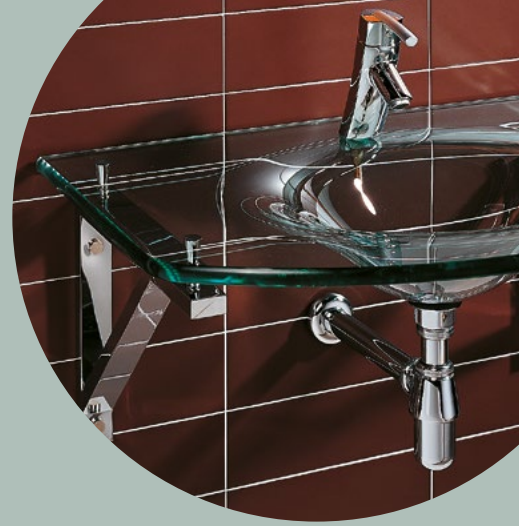

Lavabos/ Washbasins

Spring Offer

50% discount on selected items

DUNE

-50%

DUNE

185674 Lavabo Zazen
39x44x10,5

184590 Lavabo Cuadrado Anaranjado
42,5x42,5x12

Spring Offer **DUNE**
50% discount on selected items

-50%

DUNE

184196 Lavabo Ovalado Transparente
80x54

184202 Lavabo Redondo Textura
76x57

184201
Soportes (2) escuadra

Spring Offer **DUNE**
50% discount on selected items

-50%

DUNE

184197 Lavabo Cosmos
96x44

184199 Lavabo Vidres
96x44

Spring Offer **DUNE**
50% discount on selected items